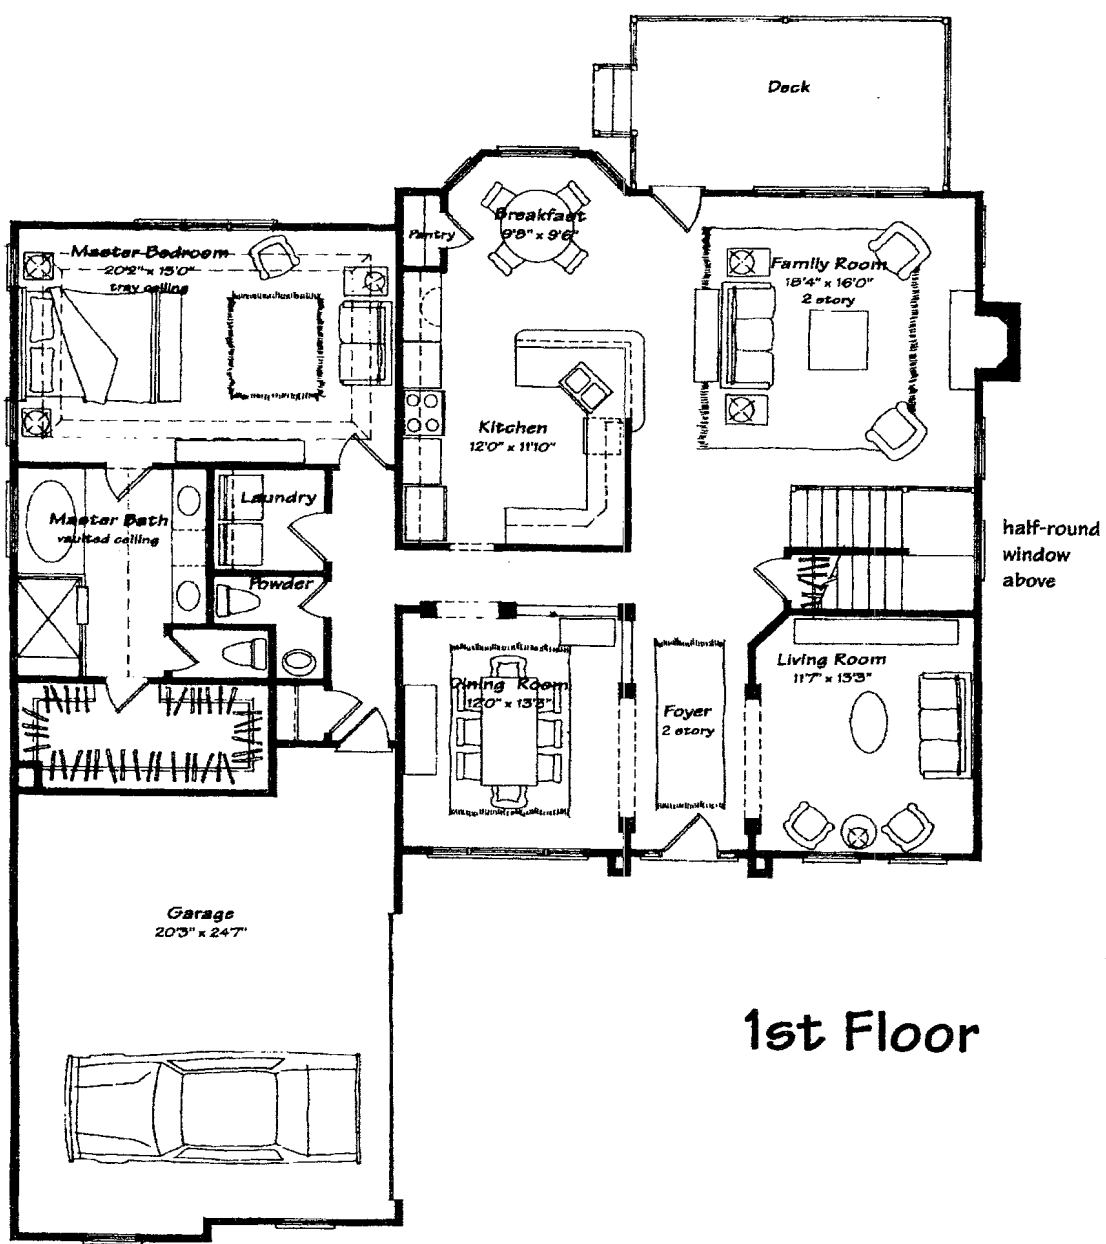

The Darwin

The Darwin is sensational! The living room and the dining room flow into the foyer creating an open, inviting entertaining area.

The foyer leads to the breathtaking family room with two walls of two story windows where half-round accents flank both sides of

the fireplace and the open stairway. Everyday living will be delightful here and in the adjoining spacious kitchen with sunlit breakfast bay.

1st Floor

2nd Floor

The large first floor master bedroom is irresistible with its dream-like tray ceiling and abundant windows. The master bath is impressive with its vaulted ceiling, showcase window, garden tub and oversized shower.

Upstairs are three bedrooms and a dual access bath with a sink for each bedroom! The bonus room with its large walk-in closet is a great playroom, media room or office . . . and adds yet a third living area to the already livable "Darwin".