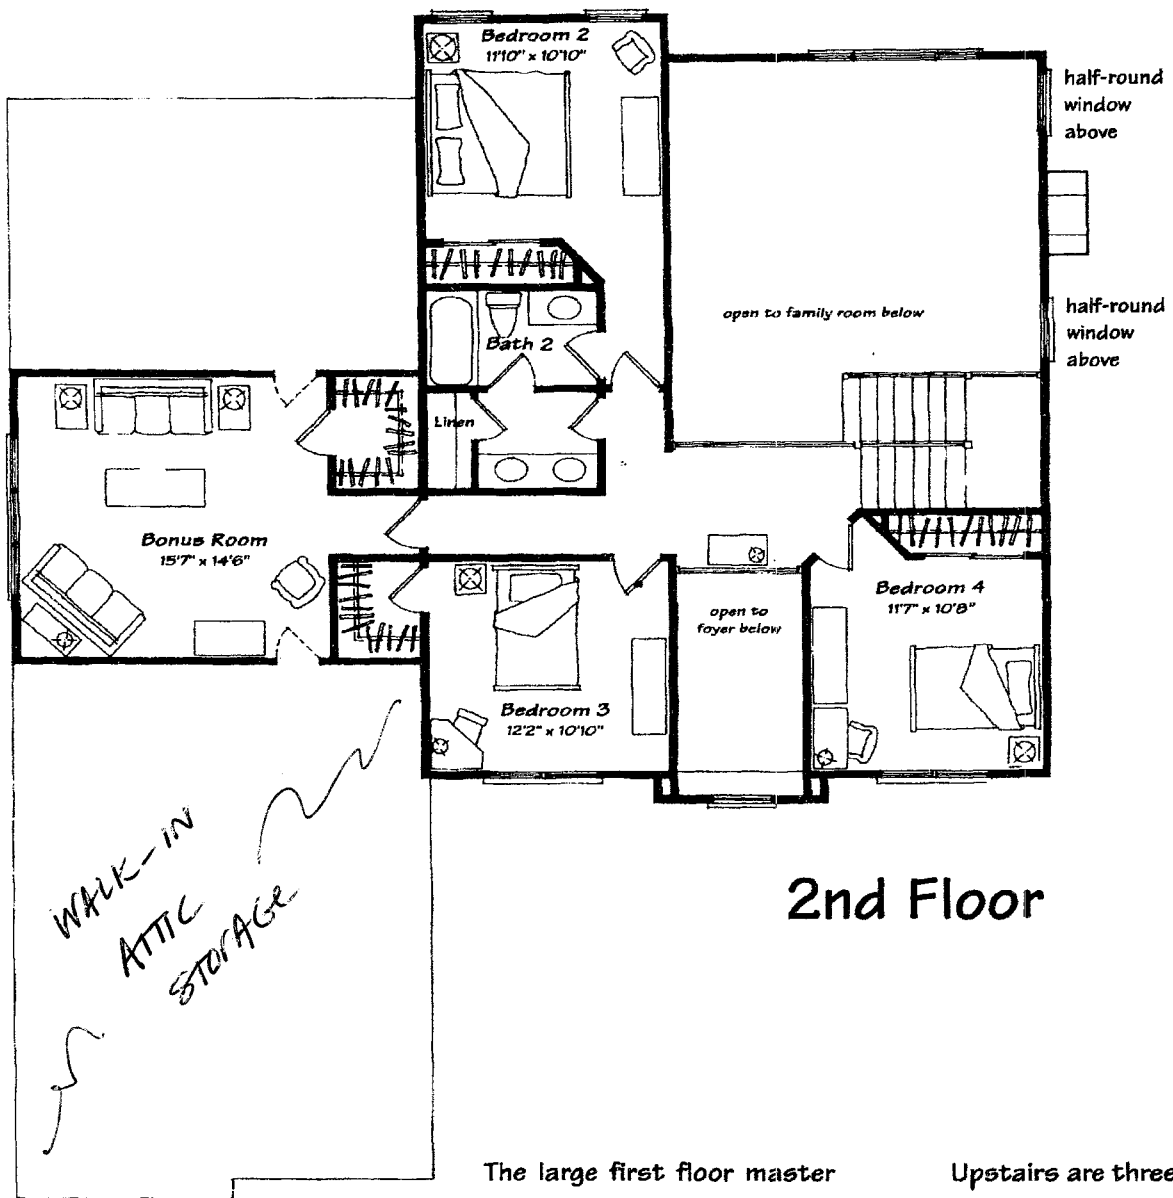

The Darwin

The Darwin is sensational! The living room and the dining room flow into the foyer creating an open, inviting entertaining area.

The foyer leads to the breathtaking family room with two walls of two story windows where half-round accents flank both sides of

the fireplace and the open stairway. Everyday living will be delightful here and in the adjoining spacious kitchen with sunlit breakfast bay.

1st Floor

2nd Floor

The large first floor master bedroom is irresistible with its dream-like tray ceiling and abundant windows. The master bath is impressive with its vaulted ceiling, showcase window, garden tub and oversized shower.

Upstairs are three bedrooms and a dual access bath with a sink for each bedroom! The bonus room with its large walk-in closet is a great playroom, media room or office . . . and adds yet a third living area to the already livable "Darwin".